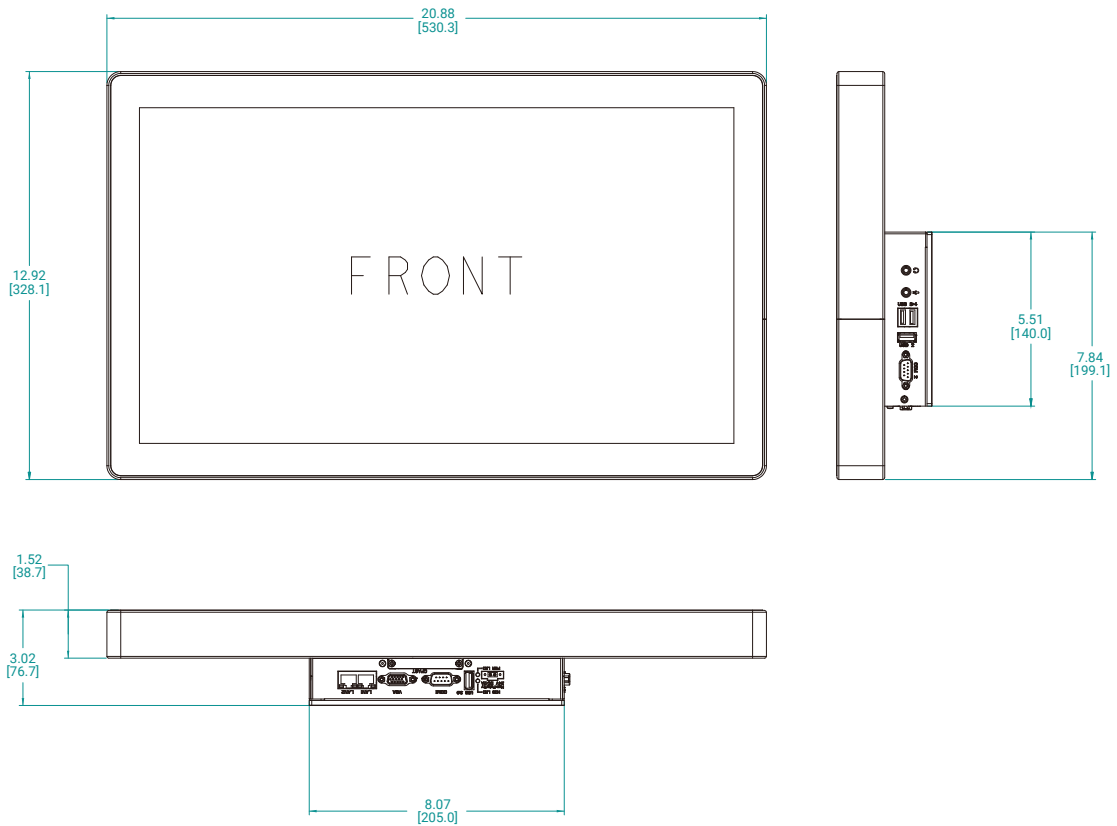

ARP-3821BP

VESA Mount Panel PC with 21.5-inch PCAP Touch Screen

Features

- 21.5" LCD, 1920 x 1080 Resolution
- Projected Capacitive Touch Screen
- Black Color Enclosure
- Intel Celeron J1900 @ 1.99GHz / Atom E3845 @ 1.91GHz CPU
- Up to 8GB DDR3
- Optional 2.5" SSD
- Dual Gigabit Ethernet
- 2 x RS-232/422/485 BIOS Selectable
- 1 x USB 3.0, 3 x USB 2.0 ports
- Mic In / Line Out Jacks

Dimension Drawing

Model Name: ARP-3821BP
Size Unit: inch(mm)

Ordering Information

Item	ARP-3821BP-E01-007	ARP-3821BP-E01-035
LCD Display	21.5" LCD / 1920 x 1080	21.5" LCD / 1920 x 1080
Touch Screen	Projected Capacitive	Projected Capacitive
Enclosure	White Color	White Color
CPU	Intel Celeron J1900 @ 1.99GHz / Atom E3845 @ 1.91GHz CPU	Intel Celeron J1900 @ 1.99GHz / Atom E3845 @ 1.91GHz CPU
Memory	4GB DDR3	8GB DDR3
Storage	N/A	2.5" SATA SSD
Remote Boot	ThinManager Ready	N/A
Power Supply	24VDC Input, 110/220VAC Power Adaptor Included	24VDC Input, 110/220VAC Power Adaptor Included